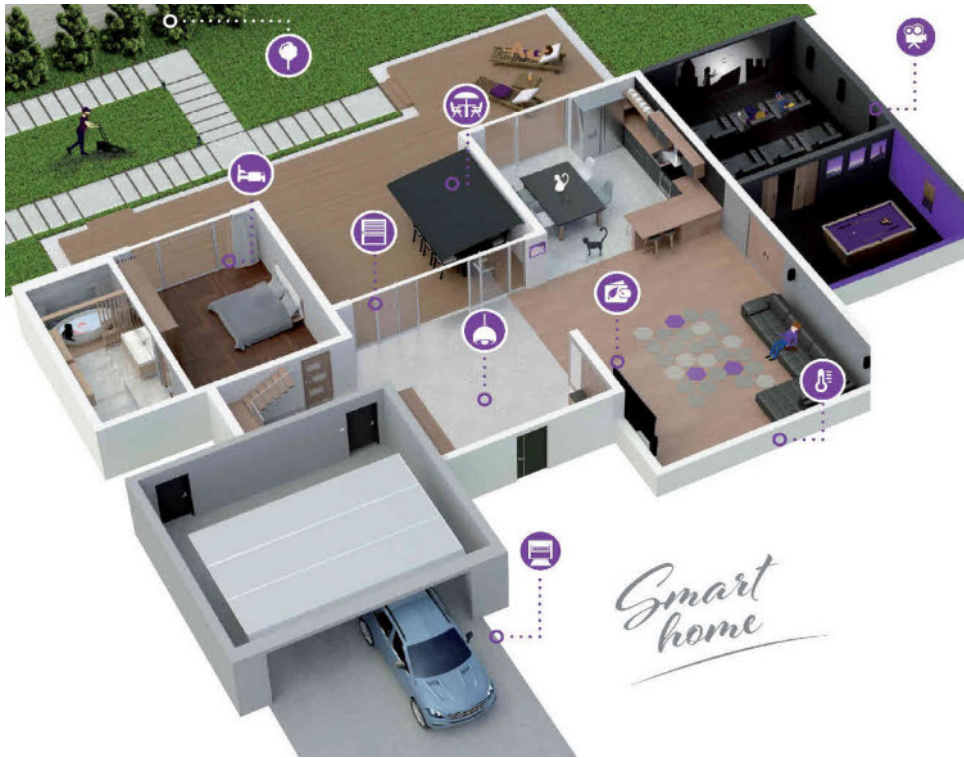

Home Automation

Home automation is building automation for a home, also call a smart home. A home automation system control lighting, climate, entertainment systems and appliances. It may also include control of home security such as Intruder Alarm, Access Control and Video surveillance/CCTV system, etc. A home automation system typically connects connected devices to a central hub or 'gateway'. The user interface for control of the system uses either wall-mount or handheld Smart Tablet or Smart Phone with web interface via the Internet.

We offer Satel KNX modules in building smart home system. It can be integrated with Satel Integra range of alarm panels.

SATEL KNX are modules designed for use in smart systems

They meet the highest requirement for modern building management applications. The solutions are based on KNX technology - the world's open standard for many types of systems. The devices can be used in all types of buildings, including residential, office, industrial and commercial ones.

KNX Integrates Various systems:

Satel KNX modules for building smart home

KNX system - how it works

Invite modern solutions into your daily life to gain much more than just some extra time. From now on you will not have to worry about anything - your smart home will automatically meet all your wishes. It will do your everyday duties for you, allowing you the pleasure to spending time with your loved ones. The number of its functionality is infinite. Below are just some examples that we hope will inspire you to create your ideal home

TEMPERATURE

The temperature in individual rooms changes automatically to meet your preferences. The system constantly monitors the weather and adjust the performance of individual systems (air-conditioning,